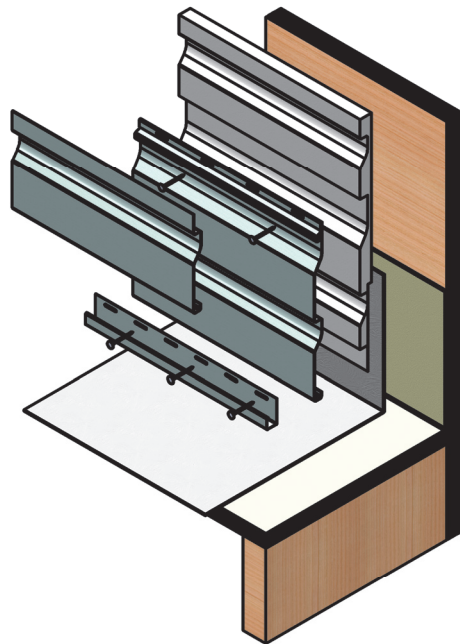

Deck to Wall Detail

Assembled View

Exploded View

Wall finished by others

Vinyl Siding

Foam Insulation

Set J-strip (By others)
3" above deck surface

ONDEK membrane 8" up wall

ONDEK adhesive applied to
deck & wall surfaces

Min 5/8" T&G plywood

8"
3"

ONDEK
VINYL WORX

info@ondevinylworx.com
604-625-1159 Phone
604-625-1194 Fax
1-866-96ONDEK(966-6335) Toll Free
ondevinylworx.com
Unit 101 - 26730 - 56th Ave
Aldergrove, BC V4W 3X5 Canada